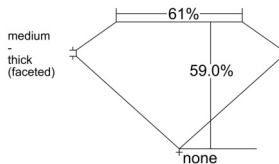

GIA®

FACSIMILE

GIA REPORT 7558632546

Verify this report at gia.edu

GIA NATURAL DIAMOND DOSSIER®

July 02, 2026
GIA Report Number 7558632546
Shape and Cutting Style ..... Oval Brilliant
Measurements ..... 6.34 x 4.09 x 2.41 mm

GRADING RESULTS

Carat Weight ..... 0.40 carat
Color Grade I
Clarity Grade VS1

ADDITIONAL GRADING INFORMATION

Polish ..... Excellent
Symmetry ..... Very Good
Fluorescence ..... Medium Blue
Clarity Characteristics..... Crystal, Cavity, Feather, Pinpoint
Inscription(s): GIA 7558632546

PROPORTIONS

Profile not to actual proportions

GRADING SCALES

GIA COLOR SCALE		GIA CLARITY SCALE			
COLORLESS	D	VERY VERY SLIGHTLY INCLUDED	FLAWLESS		
	E		INTERNALLY FLAWLESS		
	F		VVS₁		
	NEAR COLORLESS	G	VERY SLIGHTLY INCLUDED	VVS₂	
		H		VS₁	
		FANT	I	SLIGHTLY INCLUDED	VS₂
			J		SI₁
	LIGHT	K	INCLUDED	SI₂	
		L		I₁	
		M		I₂	
VERY LIGHT		N	INCLUDED	I₃	
		O			
		P			
Z		Q			
		R			
	S				
	T				
	U