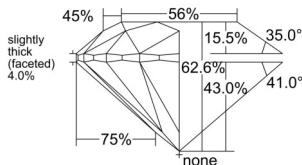

GIA®

FACSIMILE

GIA REPORT 7552303074

Verify this report at GIA.edu

GIA NATURAL DIAMOND DOSSIER®

May 20, 2026
GIA Report Number 7552303074
Shape and Cutting Style ..... Round Brilliant
Measurements ..... 4.44 - 4.46 x 2.78 mm

GRADING RESULTS

Carat Weight ..... 0.34 carat
Color Grade I
Clarity Grade VS2
Cut Grade ..... Excellent

ADDITIONAL GRADING INFORMATION

Polish ..... Excellent
Symmetry ..... Excellent
Fluorescence ..... Medium Blue
Clarity Characteristics ..... Crystal, Cloud
Inscription(s): GIA 7552303074

PROPORTIONS

Profile to actual proportions