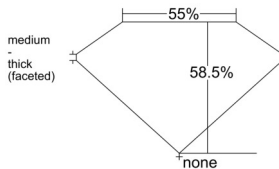

GIA®

FACSIMILE

GIA REPORT

7543762756

Verify this report at GIA.edu

GIA NATURAL DIAMOND DOSSIER®

March 09, 2026

GIA Report Number 7543762756

Shape and Cutting Style ..... Heart Brilliant

Measurements ..... 4.48 x 5.11 x 2.99 mm

GRADING RESULTS

Carat Weight ..... 0.40 carat

Color Grade ..... F

Clarity Grade VS2

ADDITIONAL GRADING INFORMATION

Polish ..... Excellent

Symmetry ..... Excellent

Fluorescence ..... Faint

Clarity Characteristics..... Crystal, Indented Natural

Inspection(s): GIA 7543762756

PROPORTIONS

Profile not to actual proportions

GRADING SCALES

GIA COLOR SCALE		GIA CLARITY SCALE			
COLORLESS	D	VERY VERY SLIGHTLY INCLUDED	FLAWLESS		
	E		INTERNALLY FLAWLESS		
	F	VERY SLIGHTLY INCLUDED	VVS₁		
	G		VVS₂		
	H		VS₁		
	NEAR COLORLESS	I	SLIGHTLY INCLUDED	VS₂	
		J		SI₁	
		FAINT	K	INCLUDED	SI₂
			L		I₁
			M		I₂
VERT LIGHT	N	LIGHT	I₃		
	O				
	P				
	Q				
	R