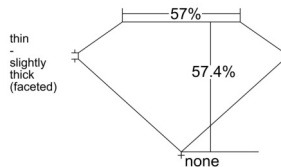

GIA®

FACSIMILE

GIA REPORT

7543174655

Verify this report at GIA.edu

GIA NATURAL DIAMOND DOSSIER®

December 06, 2025
GIA Report Number 7543174655
Shape and Cutting Style ..... Heart Brilliant
Measurements ..... 4.88 x 5.60 x 3.22 mm

GRADING RESULTS

Carat Weight ..... 0.50 carat
Color Grade ..... F
Clarity Grade VVS1

ADDITIONAL GRADING INFORMATION

Polish ..... Excellent
Symmetry ..... Very Good
Fluorescence ..... Medium Blue
Clarity Characteristics ..... Pinpoint
Inscription(s): GIA 7543174655

PROPORTIONS

Profile not to actual proportions

GRADING SCALES

GIA COLOR SCALE		GIA CLARITY SCALE			
COLORLESS	D	VERY VERY SLIGHTLY INCLUDED	FLAWLESS		
	E		INTERNALLY FLAWLESS		
	F		VVS₁		
	NEAR COLORLESS	G	VVS₂		
		H	VERY SLIGHTLY INCLUDED	VS₁	
		I		VS₂	
		FAINT	J	SLIGHTLY INCLUDED	SI₁
	K		SI₂		
	L		INCLUDED		I₁
	M			I₂	
N	I₃				
VERT LIGHT	O				
	P				
	Q				
	R				
	S				
	T				
LIGHT	U				
	V				
	W				
	X				
	Y				
	Z