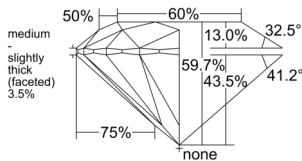

GIA®

FACSIMILE

GIA REPORT 7518082347

Verify this report at GIA.edu

GIA NATURAL DIAMOND DOSSIER®

December 26, 2024
GIA Report Number 7518082347
Shape and Cutting Style ..... Round Brilliant
Measurements ..... 4.35 - 4.37 x 2.60 mm

GRADING RESULTS

Carat Weight ..... 0.30 carat
Color Grade ..... F
Clarity Grade S11
Cut Grade ..... Excellent

ADDITIONAL GRADING INFORMATION

Polish ..... Excellent
Symmetry ..... Excellent
Fluorescence ..... None
Clarity Characteristics ..... Feather, Crystal, Cloud
Inspection(s): GIA 7518082347

PROPORTIONS

Profile to actual proportions

GRADING SCALES

GIA COLOR SCALE	GIA CLARITY SCALE	GIA CUT SCALE	
D	FLAWLESS	EXCELLENT	
E	INTERNALLY FLAWLESS		
F		VVS₁	VERY GOOD
G	VVS₂		
H	VS₁	GOOD	
I	VS₂		
J	S1₁	FAIR	
K	S1₂		
L	I₁	POOR	
M	I₂		
N	I₃		
O			
P			
Q			
R			
S			
T			
U			
V			
W			
X			
Y			
Z