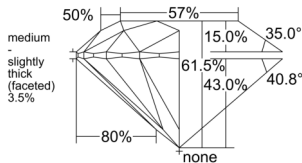

GIA®

FACSIMILE

GIA NATURAL DIAMOND DOSSIER®

January 06, 2025
GIA Report Number 7511136437
Shape and Cutting Style ..... Round Brilliant
Measurements ..... 5.70 - 5.72 x 3.51 mm

GRADING RESULTS

Carat Weight ..... 0.70 carat
Color Grade ..... F
Clarity Grade S11
Cut Grade ..... Excellent

ADDITIONAL GRADING INFORMATION

Polish ..... Excellent
Symmetry ..... Excellent
Fluorescence ..... None
Clarity Characteristics..... Crystal, Needle, Feather, Cloud
Inscription(s): GIA 7511136437

GIA REPORT 7511136437

Verify this report at GIA.edu

PROPORTIONS

Profile to actual proportions