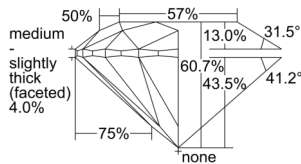

GIA®

FACSIMILE

GIA REPORT 7508595156

Verify this report at GIA.edu

GIA NATURAL DIAMOND DOSSIER®

October 08, 2024
GIA Report Number 7508595156
Shape and Cutting Style ..... Round Brilliant
Measurements ..... 3.97 - 4.00 x 2.42 mm

GRADING RESULTS

Carat Weight ..... 0.23 carat
Color Grade ..... F
Clarity Grade VS1
Cut Grade ..... Excellent

ADDITIONAL GRADING INFORMATION

Polish ..... Very Good
Symmetry ..... Excellent
Fluorescence ..... Faint
Clarity Characteristics ..... Cloud
Inscription(s): GIA 7508595156

PROPORTIONS

Profile to actual proportions

GRADING SCALES

GIA COLOR SCALE	GIA CLARITY SCALE	GIA CUT SCALE	
D	FLAWLESS	EXCELLENT	
E	INTERNALLY FLAWLESS		
F		VVS₁	VERY GOOD
G	VVS₂		
H	VS₁	GOOD	
I	VS₂		
J	SI₁	FAIR	
K	SI₂		
L	I₁	POOR	
M			
N			
O	I₂		
P			
Q			
R	I₃		
S			
T			
U			
V			
W			
X			
Y			
Z