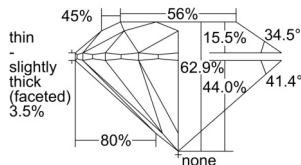

GIA®

FACSIMILE

GIA REPORT 7508369346

Verify this report at GIA.edu

GIA NATURAL DIAMOND DOSSIER®

September 06, 2024
GIA Report Number 7508369346
Shape and Cutting Style ..... Round Brilliant
Measurements ..... 5.06 - 5.09 x 3.19 mm

GRADING RESULTS

Carat Weight ..... 0.50 carat
Color Grade I
Clarity Grade VS2
Cut Grade ..... Excellent

ADDITIONAL GRADING INFORMATION

Polish ..... Excellent
Symmetry ..... Excellent
Fluorescence ..... Medium Blue
Clarity Characteristics ..... Cloud, Crystal, Indented Natural
Inscription(s): GIA 7508369346

PROPORTIONS

Profile to actual proportions