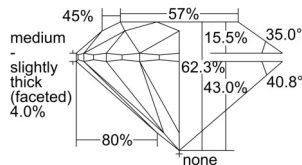

GIA®

FACSIMILE

GIA REPORT 7508276021

Verify this report at GIA.edu

GIA NATURAL DIAMOND DOSSIER®

August 29, 2024
GIA Report Number 7508276021
Shape and Cutting Style ..... Round Brilliant
Measurements ..... 4.23 - 4.28 x 2.65 mm

GRADING RESULTS

Carat Weight ..... 0.30 carat
Color Grade I
Clarity Grade VS2
Cut Grade ..... Excellent

ADDITIONAL GRADING INFORMATION

Polish ..... Excellent
Symmetry ..... Very Good
Fluorescence ..... None
Clarity Characteristics ..... Indented Natural
Inscription(s): GIA 7508276021

PROPORTIONS

Profile to actual proportions

GRADING SCALES

GIA COLOR SCALE

COLORED	D
	E
	F
	G
	H
	I
	J
NEAR COLORLESS	K
	L
	M
FAIN	N
	O
	P
	Q
VERY LIGHT	R
	S
	T
	U
	V
	W
	X
	Y
LIGHT	Z

GIA CLARITY SCALE

FLAWLESS	VERY VERY SLIGHTLY INCLUDED	VS₁	VS₂	VS₁	VS₂	SI₁	SI₂	I₁	I₂	I₃		
											FLAWLESS	INTERNALLY FLAWLESS

GIA CUT SCALE

EXCELLENT
VERY GOOD
GOOD
FAIR
POOR