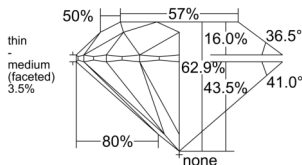

GIA®

FACSIMILE

GIA REPORT 7506988575

Verify this report at GIA.edu

GIA NATURAL DIAMOND DOSSIER®

December 13, 2024
GIA Report Number **7506988575**
Shape and Cutting Style ..... **Round Brilliant**
Measurements ..... **4.75 - 4.78 x 3.00 mm**

GRADING RESULTS

Carat Weight ..... **0.42 carat**
Color Grade ..... **D**
Clarity Grade **VVS2**
Cut Grade ..... **Excellent**

ADDITIONAL GRADING INFORMATION

Polish ..... **Excellent**
Symmetry ..... **Excellent**
Fluorescence ..... **Strong Blue**
Clarity Characteristics ..... **Pinpoint**
Inscription(s): **GIA 7506988575**

PROPORTIONS

GRADING SCALES

GIA COLOR SCALE

COLORLESS	D
	E
	F
	G
	H
	I
	J
NEAR COLORLESS	K
	L
FAIN	M
	N
	O
	P
VERY LIGHT	Q
	R
	S
	T
	U
	V
	W
	X
	Y
LIGHT	Z

GIA CLARITY SCALE

FLAWLESS	VERY VERY SLIGHTLY INCLUDED	VVS₁	
			VVS₂
INTERNALLY FLAWLESS	VERY SLIGHTLY INCLUDED	VS₁	
		VS₂	
SLIGHTLY INCLUDED	SLIGHTLY INCLUDED	SI₁	
		SI₂	
INCLUDED	INCLUDED	I₁	
		I₂	
		I₃	

GIA CUT SCALE

EXCELLENT
VERY GOOD
GOOD
FAIR
POOR