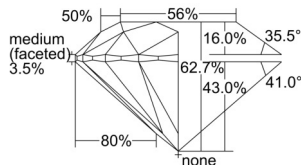

GIA®

FACSIMILE

GIA REPORT 7506394223

Verify this report at GIA.edu

GIA NATURAL DIAMOND DOSSIER®

September 11, 2024
GIA Report Number 7506394223
Shape and Cutting Style ..... Round Brilliant
Measurements ..... 4.35 - 4.37 x 2.74 mm

GRADING RESULTS

Carat Weight ..... 0.32 carat
Color Grade ..... D
Clarity Grade VS2
Cut Grade ..... Excellent

ADDITIONAL GRADING INFORMATION

Polish ..... Excellent
Symmetry ..... Excellent
Fluorescence ..... Strong Blue
Clarity Characteristics..... Crystal, Feather, Indented Natural
Inspection(s): GIA 7506394223

PROPORTIONS

Profile to actual proportions

GRADING SCALES

GIA COLOR SCALE	GIA CLARITY SCALE	GIA CUT SCALE	
D	FLAWLESS	EXCELLENT	
E	INTERNALLY FLAWLESS		
F		VVS₁	VERY GOOD
G	VVS₂		
H	VS₁	GOOD	
I	VS₂		
J	SI₁	FAIR	
K	SI₂		
L	I₁	POOR	
M			
N			
O	I₂		
P			
Q	I₃		
R			
S			
T			
U			
V			
W			
X			
Y			
Z