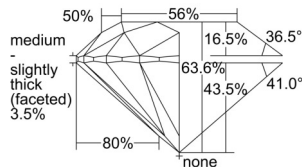

GIA®

FACSIMILE

GIA REPORT 7506378029

Verify this report at GIA.edu

GIA NATURAL DIAMOND DOSSIER®

September 09, 2024
GIA Report Number **7506378029**
Shape and Cutting Style ..... **Round Brilliant**
Measurements ..... **5.87 - 5.91 x 3.75 mm**

GRADING RESULTS

Carat Weight ..... **0.80 carat**
Color Grade ..... **J**
Clarity Grade **VS1**
Cut Grade ..... **Excellent**

ADDITIONAL GRADING INFORMATION

Polish ..... **Excellent**
Symmetry ..... **Excellent**
Fluorescence ..... **None**
Clarity Characteristics..... **Indented Natural, Pinpoint**
Inscription(s): **GIA 7506378029**

PROPORTIONS

Profile to actual proportions

GRADING SCALES

GIA COLOR SCALE	GIA CLARITY SCALE	GIA CUT SCALE
D	FLAWLESS	EXCELLENT
E	INTERNALLY FLAWLESS	
F	VVS₁	VERY GOOD
G		
H	VS₁	GOOD
I		
J	SI₁	FAIR
K		
L	I₁	POOR
M		
N	I₂	
O		
P	I₃	
Q		
R		
S		
T		
U		
V		
W		
X		
Y		
Z