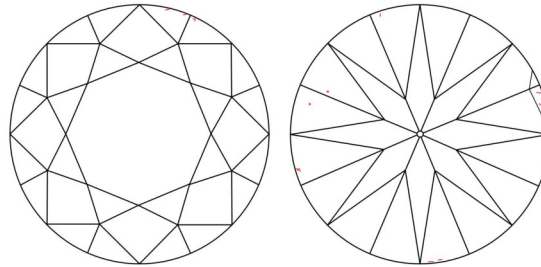

GIA NATURAL DIAMOND GRADING REPORT

August 12, 2024  
 GIA Report Number ..... 7506172332  
 Shape and Cutting Style ..... Round Brilliant  
 Measurements ..... 7.19 - 7.29 x 4.55 mm

GRADING RESULTS

Carat Weight ..... 1.50 carat  
 Color Grade ..... D  
 Clarity Grade ..... VVS1  
 Cut Grade ..... Excellent

CLARITY CHARACTERISTICS

KEY TO SYMBOLS\*

- Pinpoint
- ~ Feather
- ^ Extra Facet

\* Red symbols denote internal characteristics (inclusions). Green or black symbols denote external characteristics (blemishes). Diagram is an approximate representation of the diamond, and symbols shown indicate type, position, and approximate size of clarity characteristics. All clarity characteristics may not be shown. Details of finish are not shown.