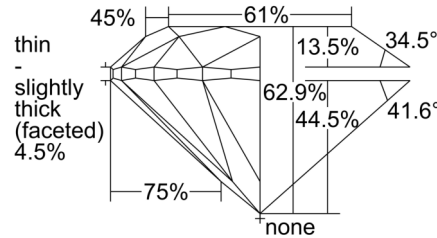

GIA NATURAL DIAMOND GRADING REPORT

August 12, 2024
GIA Report Number 7506172332
Shape and Cutting Style ..... Round Brilliant
Measurements ..... 7.19 - 7.29 x 4.55 mm

GRADING RESULTS

Carat Weight ..... 1.50 carat
Color Grade ..... D
Clarity Grade VVS1
Cut Grade ..... Excellent

ADDITIONAL GRADING INFORMATION

Polish ..... Excellent
Symmetry ..... Very Good
Fluorescence ..... None
Inscription(s): GIA 7506172332
Comments: Surface graining is not shown.

PROPORTIONS

Profile to actual proportions