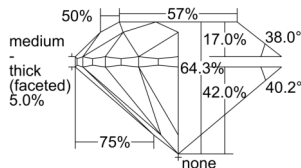

GIA®

FACSIMILE

GIA REPORT 7506078232

Verify this report at GIA.edu

GIA NATURAL DIAMOND DOSSIER®

July 31, 2024
GIA Report Number 7506078232
Shape and Cutting Style ..... Round Brilliant
Measurements ..... 4.58 - 4.62 x 2.96 mm

GRADING RESULTS

Carat Weight ..... 0.40 carat
Color Grade ..... K
Clarity Grade VS1
Cut Grade ..... Very Good

ADDITIONAL GRADING INFORMATION

Polish ..... Excellent
Symmetry ..... Very Good
Fluorescence ..... Medium Blue
Clarity Characteristics ..... Crystal, Cloud
Inscription(s): GIA 7506078232

PROPORTIONS

Profile to actual proportions

GRADING SCALES

GIA COLOR SCALE	GIA CLARITY SCALE	GIA CUT SCALE
Colorless	Flawless	Excellent
Very Light	Internally Flawless	
Near Colorless	VVS₁	Very Good
Faint	VVS₂	
Very Light	VS₁	Good
Light	VS₂	
	S₁	Fair
	S₂	
	I₁	Poor
	I₂	
	I₃