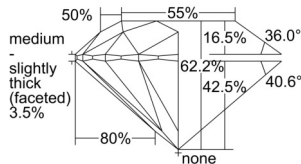

GIA®

FACSIMILE

GIA REPORT

7503784201

Verify this report at GIA.edu

GIA NATURAL DIAMOND DOSSIER®

November 20, 2024
GIA Report Number 7503784201
Shape and Cutting Style ..... Round Brilliant
Measurements ..... 4.28 - 4.30 x 2.67 mm

GRADING RESULTS

Carat Weight ..... 0.30 carat
Color Grade ..... E
Clarity Grade S11
Cut Grade ..... Excellent

ADDITIONAL GRADING INFORMATION

Polish ..... Excellent
Symmetry ..... Excellent
Fluorescence ..... None
Clarity Characteristics ..... Cloud
Inscription(s): GIA 7503784201

PROPORTIONS

Profile to actual proportions

GRADING SCALES

GIA COLOR SCALE

COLOREDNESS	D
	E
	F
	G
	H
	I
	J
NEAR COLORLESS	K
	L
Faint	M
	N
	O
	P
Very Light	Q
	R
	S
	T
	U
	V
Light	W
	X
	Y
	Z

GIA CLARITY SCALE

VERY VERY SLIGHTLY INCLUDED	FLAWLESS
	INTERNALLY FLAWLESS
VERY SLIGHTLY INCLUDED	VVS₁
	VVS₂
SLIGHTLY INCLUDED	VS₁
	VS₂
INCLUDED	I₁
	I₂
	I₃

GIA CUT SCALE

EXCELLENT
VERY GOOD
GOOD
FAIR
POOR