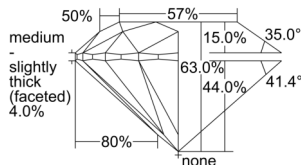

GIA®

FACSIMILE

GIA REPORT 7503315288

Verify this report at GIA.edu

GIA NATURAL DIAMOND DOSSIER®

August 30, 2024
GIA Report Number 7503315288
Shape and Cutting Style ..... Round Brilliant
Measurements ..... 5.14 - 5.18 x 3.25 mm

GRADING RESULTS

Carat Weight ..... 0.53 carat
Color Grade ..... F
Clarity Grade VS1
Cut Grade ..... Excellent

ADDITIONAL GRADING INFORMATION

Polish ..... Excellent
Symmetry ..... Excellent
Fluorescence ..... Medium Blue
Clarity Characteristics ..... Crystal
Inscription(s): GIA 7503315288

PROPORTIONS

Profile to actual proportions

GRADING SCALES

GIA COLOR SCALE	GIA CLARITY SCALE	GIA CUT SCALE	
D	FLAWLESS	EXCELLENT	
E	INTERNALLY FLAWLESS		
F		VVS₁	VERY GOOD
G	VVS₂		
H	VS₁	GOOD	
I	VS₂		
J	SI₁	FAIR	
K	SI₂		
L	I₁	POOR	
M			
N			
O	I₂		
P			
Q			
R	I₃		
S			
T			
U			
V			
W			
X			
Y			
Z