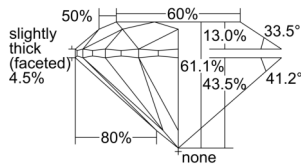

GIA®

FACSIMILE

GIA REPORT 7503309323

Verify this report at GIA.edu

GIA NATURAL DIAMOND DOSSIER®

August 29, 2024
GIA Report Number 7503309323
Shape and Cutting Style ..... Round Brilliant
Measurements ..... 5.23 - 5.25 x 3.21 mm

GRADING RESULTS

Carat Weight ..... 0.54 carat
Color Grade ..... D
Clarity Grade VS1
Cut Grade ..... Excellent

ADDITIONAL GRADING INFORMATION

Polish ..... Excellent
Symmetry ..... Excellent
Fluorescence ..... Strong Blue
Clarity Characteristics ..... Cloud, Crystal, Pinpoint
Inspection(s): GIA 7503309323

PROPORTIONS

Profile to actual proportions

GRADING SCALES

GIA COLOR SCALE	GIA CLARITY SCALE	GIA CUT SCALE	
D	FLAWLESS	EXCELLENT	
E	INTERNALLY FLAWLESS		
F		VVS₁	VERY GOOD
G	VVS₂		
H	VS₁	GOOD	
I	VS₂		
J	SI₁	FAIR	
K	SI₂		
L	I₁	POOR	
M			
N			
O	I₂		
P			
Q			
R	I₃		
S			
T			
U			
V			
W			
X			
Y			
Z