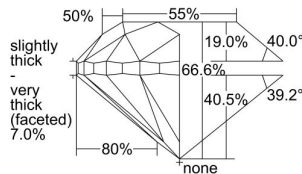

GIA®

FACSIMILE

GIA REPORT 7502059746

Verify this report at GIA.edu

GIA NATURAL DIAMOND DOSSIER®

July 30, 2024
GIA Report Number 7502059746
Shape and Cutting Style ..... Round Brilliant
Measurements ..... 4.79 - 4.88 x 3.22 mm

GRADING RESULTS

Carat Weight ..... 0.50 carat
Color Grade ..... E
Clarity Grade VVS1
Cut Grade ..... Good

ADDITIONAL GRADING INFORMATION

Polish ..... Excellent
Symmetry ..... Good
Fluorescence ..... None
Clarity Characteristics ..... Cloud, Pinpoint, Feather
Inscription(s): GIA 7502059746

PROPORTIONS

GRADING SCALES

GIA COLOR SCALE	GIA CLARITY SCALE	GIA CUT SCALE	
D	FLAWLESS	EXCELLENT	
E	INTERNALLY FLAWLESS		
F		VVS₁	VERY GOOD
G	VVS₂		
H	VS₁	GOOD	
I	VS₂		
J	SI₁	FAIR	
K	SI₂		
L	I₁	POOR	
M			
N			
O	I₂		
P			
Q	I₃		
R			
S			
T			
U			
V			
W			
X			
Y			
Z