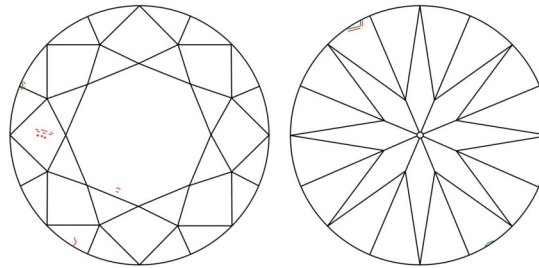

GIA NATURAL DIAMOND GRADING REPORT

December 05, 2024
 GIA Report Number 7501934681
 Shape and Cutting Style Round Brilliant
 Measurements 6.33 - 6.37 x 4.01 mm

GRADING RESULTS

Carat Weight 1.00 carat
 Color Grade J
 Clarity Grade VS1
 Cut Grade Excellent

PROPORTIONS

Profile to actual proportions

CLARITY CHARACTERISTICS

KEY TO SYMBOLS*

- Cloud
- Natural
- Feather
- Pinpoint
- Indented Natural

* Red symbols denote internal characteristics (inclusions). Green or black symbols denote external characteristics (blemishes). Diagram is an approximate representation of the diamond, and symbols shown indicate type, position, and approximate size of clarity characteristics. All clarity characteristics may not be shown. Details of finish are not shown.