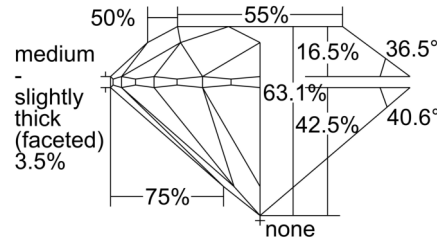

GIA NATURAL DIAMOND GRADING REPORT

December 05, 2024
 GIA Report Number 7501934681
 Shape and Cutting Style Round Brilliant
 Measurements 6.33 - 6.37 x 4.01 mm

GRADING RESULTS

Carat Weight 1.00 carat
 Color Grade J
 Clarity Grade VS1
 Cut Grade Excellent

PROPORTIONS

Profile to actual proportions

CLARITY CHARACTERISTICS

KEY TO SYMBOLS*

- Cloud
- Natural
- Feather
- Pinpoint
- Indented Natural

* Red symbols denote internal characteristics (inclusions). Green or black symbols denote external characteristics (blemishes). Diagram is an approximate representation of the diamond, and symbols shown indicate type, position, and approximate size of clarity characteristics. All clarity characteristics may not be shown. Details of finish are not shown.