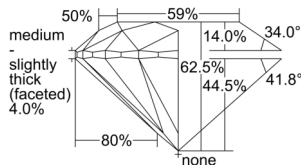

GIA®

FACSIMILE

GIA REPORT 7501353361

Verify this report at GIA.edu

GIA NATURAL DIAMOND DOSSIER®

September 05, 2024
GIA Report Number 7501353361
Shape and Cutting Style ..... Round Brilliant
Measurements ..... 4.49 - 4.53 x 2.82 mm

GRADING RESULTS

Carat Weight ..... 0.35 carat
Color Grade ..... D
Clarity Grade VVS2
Cut Grade ..... Excellent

ADDITIONAL GRADING INFORMATION

Polish ..... Excellent
Symmetry ..... Excellent
Fluorescence ..... Strong Blue
Clarity Characteristics ..... Pinpoint
Inscription(s): GIA 7501353361

PROPORTIONS

Profile to actual proportions

GRADING SCALES

GIA COLOR SCALE

COLOURLESS	D
	E
	F
	G
	H
	I
	J
NEAR COLOURLESS	K
	L
FAIN	M
	N
	O
	P
	Q
VERY LIGHT	R
	S
	T
	U
	V
	W
	X
	Y
LIGHT	Z

GIA CLARITY SCALE

FLAWLESS	INTERNAL FLAWLESS	
		FLAWLESS
VERY VERY SLIGHTLY INCLUDED	VVS₁	
	VVS₂	
VERY SLIGHTLY INCLUDED	VS₁	
	VS₂	
SLIGHTLY INCLUDED	SI₁	
	SI₂	
INCLUDED	I₁	
	I₂	
	I₃	

GIA CUT SCALE

EXCELLENT
VERY GOOD
GOOD
FAIR
POOR