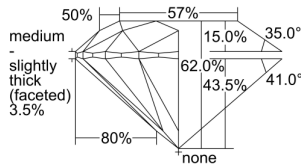

GIA®

FACSIMILE

GIA REPORT

7498898390

Verify this report at GIA.edu

GIA NATURAL DIAMOND DOSSIER®

July 11, 2024
GIA Report Number **7498898390**
Shape and Cutting Style ..... **Round Brilliant**
Measurements ..... **4.73 - 4.76 x 2.94 mm**

GRADING RESULTS

Carat Weight ..... **0.40 carat**
Color Grade ..... **I**
Clarity Grade **S12**
Cut Grade ..... **Excellent**

ADDITIONAL GRADING INFORMATION

Polish ..... **Excellent**
Symmetry ..... **Excellent**
Fluorescence ..... **Faint**
Clarity Characteristics ..... **Cloud**
Inscription(s): **GIA 7498898390**

PROPORTIONS

Profile to actual proportions

GRADING SCALES

GIA COLOR SCALE

COLORED	D
	E
	F
	G
	H
	I
	J
NEAR COLORLESS	K
	L
FAIN	M
	N
	O
	P
	Q
VERY LIGHT	R
	S
	T
	U
	V
	W
	X
	Y
LIGHT	Z

GIA CLARITY SCALE

FLAWLESS	INTERNAL FLAWLESS	
		FLAWLESS
VERY VERY SLIGHTLY INCLUDED	VVS₁	
	VVS₂	
VERY SLIGHTLY INCLUDED	VS₁	
	VS₂	
SLIGHTLY INCLUDED	SI₁	
	SI₂	
INCLUDED	I₁	
	I₂	
	I₃	

GIA CUT SCALE

EXCELLENT
VERY GOOD
GOOD
FAIR
POOR