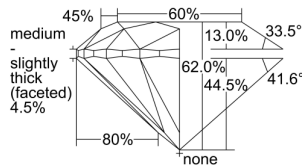

GIA®

FACSIMILE

GIA REPORT 7498896382

Verify this report at GIA.edu

GIA NATURAL DIAMOND DOSSIER®

July 11, 2024
GIA Report Number **7498896382**
Shape and Cutting Style ..... **Round Brilliant**
Measurements ..... **4.73 - 4.76 x 2.94 mm**

GRADING RESULTS

Carat Weight ..... **0.41 carat**
Color Grade ..... **F**
Clarity Grade **VS1**
Cut Grade ..... **Excellent**

ADDITIONAL GRADING INFORMATION

Polish ..... **Excellent**
Symmetry ..... **Excellent**
Fluorescence ..... **None**
Clarity Characteristics..... **Cloud, Feather**
Inscription(s): **GIA 7498896382**

PROPORTIONS

Profile to actual proportions