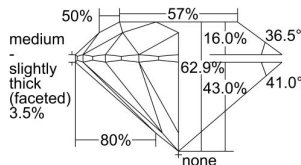

GIA®

FACSIMILE

GIA NATURAL DIAMOND DOSSIER®

June 13, 2024
GIA Report Number **7498648023**
Shape and Cutting Style ..... **Round Brilliant**
Measurements ..... **5.14 - 5.17 x 3.24 mm**

GRADING RESULTS

Carat Weight ..... **0.53 carat**
Color Grade ..... **G**
Clarity Grade **S11**
Cut Grade ..... **Excellent**

ADDITIONAL GRADING INFORMATION

Polish ..... **Excellent**
Symmetry ..... **Excellent**
Fluorescence ..... **None**
Clarity Characteristics ..... **Cloud, Crystal**
Inscription(s): **GIA 7498648023**

GIA REPORT 7498648023

Verify this report at GIA.edu

PROPORTIONS

Profile to actual proportions