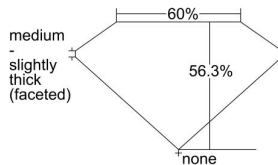

GIA®

FACSIMILE

GIA REPORT

7498608376

Verify this report at GIA.edu

GIA NATURAL DIAMOND DOSSIER®

June 10, 2024
GIA Report Number 7498608376
Shape and Cutting Style ..... Heart Brilliant
Measurements ..... 4.86 x 5.35 x 3.01 mm

GRADING RESULTS

Carat Weight ..... 0.43 carat
Color Grade ..... G
Clarity Grade VS2

ADDITIONAL GRADING INFORMATION

Polish ..... Excellent
Symmetry ..... Excellent
Fluorescence ..... Faint
Clarity Characteristics ..... Cloud, Crystal
Inscription(s): GIA 7498608376

PROPORTIONS

Profile not to actual proportions

GRADING SCALES

GIA COLOR SCALE		GIA CLARITY SCALE			
COLORLESS	D	VERY VERY SLIGHTLY INCLUDED	FLAWLESS		
	E		INTERNALLY FLAWLESS		
	F	VERY SLIGHTLY INCLUDED	VVS₁		
	G		VVS₂		
	H		VS₁		
	NEAR COLORLESS	I	SLIGHTLY INCLUDED	VS₂	
		J		SI₁	
		FAINT	K	INCLUDED	SI₂
			L		I₁
			M		I₂
VERY LIGHT			N	LIGHT	I₃
			O		
			P		
	Q				
LIGHT	R				
	S				
	T				
	U				
	V				
	W				
	X				
	Y				
	Z