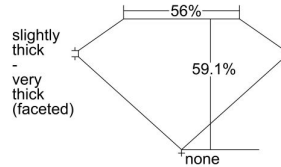

GIA®

FACSIMILE

GIA REPORT

7498271278

Verify this report at GIA.edu

GIA NATURAL DIAMOND DOSSIER®

May 03, 2024
GIA Report Number 7498271278
Shape and Cutting Style ..... Heart Brilliant
Measurements ..... 5.75 x 6.66 x 3.93 mm

GRADING RESULTS

Carat Weight ..... 0.91 carat
Color Grade ..... E
Clarity Grade SI1

ADDITIONAL GRADING INFORMATION

Polish ..... Excellent
Symmetry ..... Very Good
Fluorescence ..... None
Clarity Characteristics..... Cloud, Crystal, Feather
Inscription(s): GIA 7498271278

PROPORTIONS

Profile not to actual proportions

GRADING SCALES

GIA COLOR SCALE		GIA CLARITY SCALE			
COLORLESS	D	VERY VERY SLIGHTLY INCLUDED	FLAWLESS		
	E		INTERNALLY FLAWLESS		
	F		VVS₁		
	NEAR COLORLESS	G	VERY SLIGHTLY INCLUDED	VVS₂	
		H		VS₁	
		FAINT	I	SLIGHTLY INCLUDED	VS₂
			J		SI₁
	LIGHT	K	INCLUDED	SI₂	
		L		I₁	
		M		I₂	
VERY LIGHT		N	INCLUDED	I₃	
		O			
		P			
LIGHT		Q			
		R			
	S				
	T				
	U				
	V				
	W				
	X				
	Y				
	Z