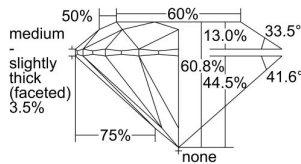

GIA®

FACSIMILE

GIA REPORT

7498234688

Verify this report at GIA.edu

GIA NATURAL DIAMOND DOSSIER®

April 30, 2024
GIA Report Number **7498234688**
Shape and Cutting Style ..... **Round Brilliant**
Measurements ..... **5.18 - 5.20 x 3.16 mm**

GRADING RESULTS

Carat Weight ..... **0.51 carat**
Color Grade ..... **F**
Clarity Grade **S12**
Cut Grade ..... **Excellent**

ADDITIONAL GRADING INFORMATION

Polish ..... **Excellent**
Symmetry ..... **Excellent**
Fluorescence ..... **Faint**
Clarity Characteristics ..... **Crystal**
Inscription(s): **GIA 7498234688**

PROPORTIONS

Profile to actual proportions

GRADING SCALES

GIA COLOR SCALE	GIA CLARITY SCALE	GIA CUT SCALE
COLOREDNESS	FLAWLESS	EXCELLENT
D	FLAWLESS	
E	FLAWLESS	VERY GOOD
F	FLAWLESS	
G	FLAWLESS	GOOD
H	FLAWLESS	
I	VVS₁	FAIR
J	VVS₂	
K	VS₁	POOR
L	VS₂	
M	S1₁	I₁
N	S1₂	
O	I₂	I₃
P	I₃	
Q		
R		
S		
T		
U		
V		
W		
X		
Y		
Z