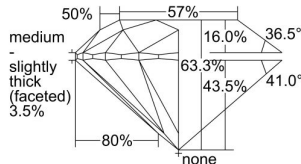

GIA®

FACSIMILE

GIA REPORT 7498225138

Verify this report at GIA.edu

GIA NATURAL DIAMOND DOSSIER®

June 04, 2024
GIA Report Number **7498225138**
Shape and Cutting Style ..... **Round Brilliant**
Measurements ..... **4.74 - 4.77 x 3.01 mm**

GRADING RESULTS

Carat Weight ..... **0.42 carat**
Color Grade ..... **G**
Clarity Grade **S11**
Cut Grade ..... **Excellent**

ADDITIONAL GRADING INFORMATION

Polish ..... **Excellent**
Symmetry ..... **Excellent**
Fluorescence ..... **None**
Clarity Characteristics ..... **Crystal**
Inscription(s): **GIA 7498225138**

PROPORTIONS

Profile to actual proportions

GRADING SCALES

GIA COLOR SCALE

COLOURESS	D
	E
	F
	G
	H
	I
	J
NEAR COLOURESS	K
	L
Faint	M
	N
	O
	P
Very Light	Q
	R
	S
	T
	U
	V
Light	W
	X
	Y
	Z

GIA CLARITY SCALE

FLAWLESS	VERY VERY SLIGHTLY INCLUDED	VVS₁	VVS₂	VS₁	VS₂	S1₁	S1₂	I₁	I₂	I₃	
											INTERNAL FLAWLESS

GIA CUT SCALE

EXCELLENT
VERY GOOD
GOOD
FAIR
POOR