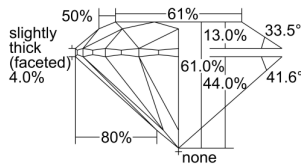

GIA®

FACSIMILE

GIA REPORT 7498216356

Verify this report at GIA.edu

GIA NATURAL DIAMOND DOSSIER®

April 29, 2024
GIA Report Number 7498216356
Shape and Cutting Style ..... Round Brilliant
Measurements ..... 5.46 - 5.47 x 3.34 mm

GRADING RESULTS

Carat Weight ..... 0.61 carat
Color Grade ..... F
Clarity Grade VS1
Cut Grade ..... Excellent

ADDITIONAL GRADING INFORMATION

Polish ..... Excellent
Symmetry ..... Excellent
Fluorescence ..... None
Clarity Characteristics..... Crystal, Pinpoint
Inscription(s): GIA 7498216356

PROPORTIONS

Profile to actual proportions

GRADING SCALES

GIA COLOR SCALE	GIA CLARITY SCALE	GIA CUT SCALE	
D	FLAWLESS	EXCELLENT	
E	INTERNALLY FLAWLESS		
F		VVS₁	VERY GOOD
G	VVS₂		
H	VS₁	GOOD	
I	VS₂		
J	SI₁	FAIR	
K	SI₂		
L	I₁	POOR	
M	I₂		
N	I₃		
O			
P			
Q			
R			
S			
T			
U			
V			
W			
X			
Y			
Z