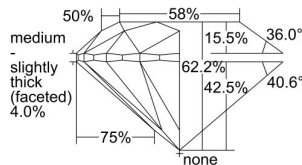

GIA®

FACSIMILE

GIA REPORT

7498144686

Verify this report at GIA.edu

GIA NATURAL DIAMOND DOSSIER®

April 25, 2024

GIA Report Number 7498144686

Shape and Cutting Style ..... Round Brilliant

Measurements ..... 5.62 - 5.68 x 3.51 mm

GRADING RESULTS

Carat Weight ..... 0.70 carat

Color Grade ..... H

Clarity Grade VS1

Cut Grade ..... Excellent

ADDITIONAL GRADING INFORMATION

Polish ..... Excellent

Symmetry ..... Very Good

Fluorescence ..... None

Clarity Characteristics..... Crystal, Needle, Pinpoint

Inscription(s): GIA 7498144686

PROPORTIONS

Profile to actual proportions

GRADING SCALES

GIA COLOR SCALE

COLORLESS	D
	E
	F
	G
	H
	I
	J
NEAR COLORLESS	K
	L
FAIN	M
	N
	O
	P
VERY LIGHT	Q
	R
	S
	T
	U
	V
	W
	X
	Y
LIGHT	Z

GIA CLARITY SCALE

FLAWLESS	VERY VERY SLIGHTLY INCLUDED	VS₁	
			VS₂
INTERNALLY FLAWLESS	VERY SLIGHTLY INCLUDED	SI₁	
		SI₂	
VERY SLIGHTLY INCLUDED	INCLUDED	I₁	
		I₂	
		I₃	

GIA CUT SCALE

EXCELLENT
VERY GOOD
GOOD
FAIR
POOR