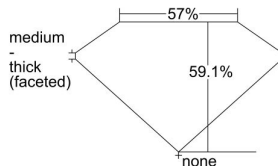

GIA®

FACSIMILE

GIA REPORT

7498091967

Verify this report at GIA.edu

GIA NATURAL DIAMOND DOSSIER®

April 16, 2024

GIA Report Number 7498091967

Shape and Cutting Style ..... Heart Brilliant

Measurements ..... 4.64 x 5.44 x 3.21 mm

GRADING RESULTS

Carat Weight ..... 0.47 carat

Color Grade ..... F

Clarity Grade VS1

ADDITIONAL GRADING INFORMATION

Polish ..... Excellent

Symmetry ..... Excellent

Fluorescence ..... None

Clarity Characteristics ..... Cloud

Inscription(s): GIA 7498091967

PROPORTIONS

Profile not to actual proportions

GRADING SCALES

GIA COLOR SCALE		GIA CLARITY SCALE			
COLORLESS	D	VERY VERY SLIGHTLY INCLUDED	FLAWLESS		
	E		INTERNALLY FLAWLESS		
	F	VERY SLIGHTLY INCLUDED	VVS₁		
	G		VVS₂		
	H		VS₁		
	NEAR COLORLESS	I	SLIGHTLY INCLUDED	VS₂	
		J		SI₁	
		FAINT	K	INCLUDED	SI₂
			L		I₁
			M		I₂
VERT LIGHT	N	LIGHT	I₃		
	O				
	P				
	Q				
	R