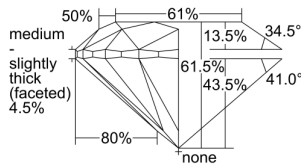

GIA®

FACSIMILE

GIA REPORT

7498076960

Verify this report at GIA.edu

GIA NATURAL DIAMOND DOSSIER®

April 22, 2024
GIA Report Number **7498076960**
Shape and Cutting Style ..... **Round Brilliant**
Measurements ..... **5.68 - 5.72 x 3.50 mm**

GRADING RESULTS

Carat Weight ..... **0.71 carat**
Color Grade ..... **G**
Clarity Grade **VS1**
Cut Grade ..... **Excellent**

ADDITIONAL GRADING INFORMATION

Polish ..... **Excellent**
Symmetry ..... **Excellent**
Fluorescence ..... **None**
Clarity Characteristics..... **Cloud, Crystal, Pinpoint**
Inscription(s): **GIA 7498076960**

PROPORTIONS

Profile to actual proportions

GRADING SCALES

GIA COLOR SCALE	GIA CLARITY SCALE	GIA CUT SCALE	
D	FLAWLESS	EXCELLENT	
E	INTERNALLY FLAWLESS		
F		VVS₁	VERY GOOD
G	VVS₂		
H	VS₁	GOOD	
I	VS₂		
J	SI₁	FAIR	
K	SI₂		
L	I₁	POOR	
M			
N			
O	I₂		
P			
Q			
R	I₃		
S			
T			
U			
V			
W			
X			
Y			
Z