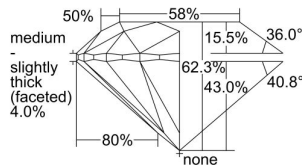

GIA®

FACSIMILE

GIA REPORT 7498058700

Verify this report at GIA.edu

GIA NATURAL DIAMOND DOSSIER®

April 12, 2024
GIA Report Number **7498058700**
Shape and Cutting Style ..... **Round Brilliant**
Measurements ..... **4.69 - 4.73 x 2.93 mm**

GRADING RESULTS

Carat Weight ..... **0.40 carat**
Color Grade ..... **I**
Clarity Grade **VVS2**
Cut Grade ..... **Excellent**

ADDITIONAL GRADING INFORMATION

Polish ..... **Excellent**
Symmetry ..... **Excellent**
Fluorescence ..... **Strong Blue**
Clarity Characteristics..... **Pinpoint, Indented Natural, Internal Graining**

Inscription(s): GIA 7498058700

PROPORTIONS

Profile to actual proportions

GRADING SCALES

GIA COLOR SCALE

COLORLESS	D
	E
	F
	G
	H
	I
	J
NEAR COLORLESS	K
	L
FAIN	M
	N
	O
	P
VERY LIGHT	Q
	R
	S
	T
	U
	V
	W
	X
	Y
LIGHT	Z

GIA CLARITY SCALE

FLAWLESS	VERY VERY SLIGHTLY INCLUDED	VVS₁	
			VVS₂
INTERNALLY FLAWLESS	VERY SLIGHTLY INCLUDED	VS₁	
		VS₂	
SLIGHTLY INCLUDED	SLIGHTLY INCLUDED	SI₁	
		SI₂	
INCLUDED	INCLUDED	I₁	
		I₂	
		I₃	

GIA CUT SCALE

EXCELLENT
VERY GOOD
GOOD
FAIR
POOR