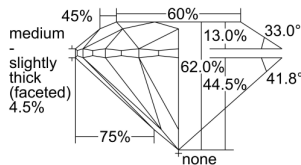

GIA®

FACSIMILE

GIA REPORT

7498051651

Verify this report at GIA.edu

GIA NATURAL DIAMOND DOSSIER®

April 18, 2024
GIA Report Number 7498051651
Shape and Cutting Style ..... Round Brilliant
Measurements ..... 4.47 - 4.50 x 2.78 mm

GRADING RESULTS

Carat Weight ..... 0.34 carat
Color Grade ..... D
Clarity Grade VVS1
Cut Grade ..... Excellent

ADDITIONAL GRADING INFORMATION

Polish ..... Excellent
Symmetry ..... Excellent
Fluorescence ..... None
Clarity Characteristics ..... Pinpoint
Inscription(s): GIA 7498051651

PROPORTIONS

Profile to actual proportions