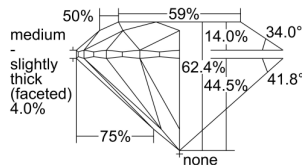

GIA®

FACSIMILE

GIA REPORT

7498023590

Verify this report at GIA.edu

GIA NATURAL DIAMOND DOSSIER®

April 10, 2024
GIA Report Number **7498023590**
Shape and Cutting Style ..... **Round Brilliant**
Measurements ..... **4.29 - 4.31 x 2.68 mm**

GRADING RESULTS

Carat Weight ..... **0.30 carat**
Color Grade ..... **F**
Clarity Grade **VS1**
Cut Grade ..... **Excellent**

ADDITIONAL GRADING INFORMATION

Polish ..... **Excellent**
Symmetry ..... **Very Good**
Fluorescence ..... **None**
Clarity Characteristics..... **Cloud, Indented Natural**
Inscription(s): **GIA 7498023590**

PROPORTIONS

Profile to actual proportions

GRADING SCALES

GIA COLOR SCALE	GIA CLARITY SCALE	GIA CUT SCALE	
D	FLAWLESS	EXCELLENT	
E	INTERNALLY FLAWLESS		
F		VVS₁	VERY GOOD
G	VVS₂		
H	VS₁	GOOD	
I	VS₂		
J	SI₁	FAIR	
K	SI₂		
L	I₁	POOR	
M			
N			
O	I₂		
P			
Q	I₃		
R			
S			
T			
U			
V			
W			
X			
Y			
Z