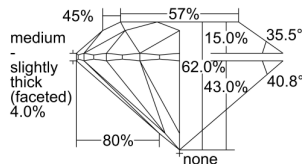

GIA®

FACSIMILE

GIA REPORT

7496963298

Verify this report at GIA.edu

GIA NATURAL DIAMOND DOSSIER®

July 19, 2024
GIA Report Number **7496963298**
Shape and Cutting Style ..... **Round Brilliant**
Measurements ..... **5.13 - 5.16 x 3.19 mm**

GRADING RESULTS

Carat Weight ..... **0.52 carat**
Color Grade ..... **E**
Clarity Grade **S12**
Cut Grade ..... **Excellent**

ADDITIONAL GRADING INFORMATION

Polish ..... **Excellent**
Symmetry ..... **Excellent**
Fluorescence ..... **None**
Clarity Characteristics..... **Cloud, Crystal**
Inscription(s): **GIA 7496963298**

PROPORTIONS

Profile to actual proportions

GRADING SCALES

GIA COLOR SCALE	GIA CLARITY SCALE	GIA CUT SCALE	
D	FLAWLESS	EXCELLENT	
E	INTERNALLY FLAWLESS		
F		VVS₁	VERY GOOD
G	VVS₂		
H	VS₁	GOOD	
I	VS₂		
J	S1₁	FAIR	
K	S1₂		
L	I₁	POOR	
M	I₂		
N	I₃		
O			
P			
Q			
R			
S			
T			
U			
V			
W			
X			
Y			
Z