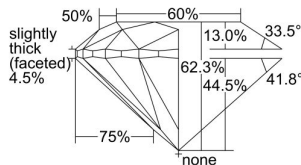

GIA®

FACSIMILE

GIA REPORT 7496805829

Verify this report at GIA.edu

GIA NATURAL DIAMOND DOSSIER®

July 03, 2024
GIA Report Number **7496805829**
Shape and Cutting Style ..... **Round Brilliant**
Measurements ..... **4.50 - 4.52 x 2.81 mm**

GRADING RESULTS

Carat Weight ..... **0.35 carat**
Color Grade ..... **H**
Clarity Grade **VS2**
Cut Grade ..... **Excellent**

ADDITIONAL GRADING INFORMATION

Polish ..... **Excellent**
Symmetry ..... **Excellent**
Fluorescence ..... **None**
Clarity Characteristics ..... **Crystal**
Inscription(s): **GIA 7496805829**

PROPORTIONS

Profile to actual proportions