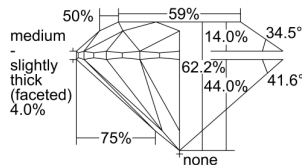

GIA®

FACSIMILE

GIA REPORT

7496642086

Verify this report at GIA.edu

GIA NATURAL DIAMOND DOSSIER®

June 12, 2024
GIA Report Number **7496642086**
Shape and Cutting Style ..... **Round Brilliant**
Measurements ..... **3.66 - 3.67 x 2.28 mm**

GRADING RESULTS

Carat Weight ..... **0.19 carat**
Color Grade ..... **D**
Clarity Grade **VS1**
Cut Grade ..... **Excellent**

ADDITIONAL GRADING INFORMATION

Polish ..... **Excellent**
Symmetry ..... **Excellent**
Fluorescence ..... **Faint**
Clarity Characteristics ..... **Crystal**
Inscription(s): **GIA 7496642086**

PROPORTIONS

Profile to actual proportions

GRADING SCALES

GIA COLOR SCALE

COLORED	D
	E
	F
	G
	H
	I
	J
NEAR COLORLESS	K
	L
	M
	N
	O
	P
	Q
	R
	S
	T
	U
	V
	W
	X
	Y
	Z

GIA CLARITY SCALE

GIA CUT SCALE

EXCELLENT
VERY GOOD
GOOD
FAIR
POOR