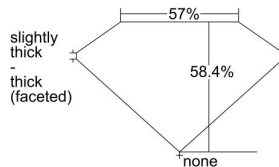

GIA®

FACSIMILE

GIA REPORT

7496217931

Verify this report at GIA.edu

GIA NATURAL DIAMOND DOSSIER®

May 02, 2024
GIA Report Number 7496217931
Shape and Cutting Style ..... Heart Brilliant
Measurements ..... 5.40 x 6.34 x 3.70 mm

GRADING RESULTS

Carat Weight ..... 0.75 carat
Color Grade ..... D
Clarity Grade SI1

ADDITIONAL GRADING INFORMATION

Polish ..... Excellent
Symmetry ..... Excellent
Fluorescence ..... None
Clarity Characteristics..... Crystal, Feather
Inscription(s): GIA 7496217931

PROPORTIONS

Profile not to actual proportions

GRADING SCALES

GIA COLOR SCALE		GIA CLARITY SCALE			
COLORLESS	D	VERY VERY SLIGHTLY INCLUDED	FLAWLESS		
	E		INTERNALLY FLAWLESS		
	F	VERY SLIGHTLY INCLUDED	VVS₁		
	G		VVS₂		
	H		VS₁		
	NEAR COLORLESS	I	SLIGHTLY INCLUDED	VS₂	
		J		SI₁	
		FAINT	K	INCLUDED	SI₂
			L		I₁
			M		I₂
VERT LIGHT	N	LIGHT	I₃		
	O				
	P				
	Q				
	R