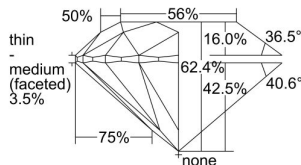

GIA®

FACSIMILE

GIA REPORT 7496146639

Verify this report at GIA.edu

GIA NATURAL DIAMOND DOSSIER®

April 19, 2024
GIA Report Number **7496146639**
Shape and Cutting Style ..... **Round Brilliant**
Measurements ..... **5.07 - 5.09 x 3.17 mm**

GRADING RESULTS

Carat Weight ..... **0.50 carat**
Color Grade ..... **E**
Clarity Grade **VS1**
Cut Grade ..... **Excellent**

ADDITIONAL GRADING INFORMATION

Polish ..... **Excellent**
Symmetry ..... **Excellent**
Fluorescence ..... **None**
Clarity Characteristics..... **Cloud, Feather, Needle, Pinpoint**
Inscription(s): **GIA 7496146639**

PROPORTIONS

Profile to actual proportions

GRADING SCALES

GIA COLOR SCALE	GIA CLARITY SCALE	GIA CUT SCALE
COLOURLESS	FLAWLESS	EXCELLENT
D	INTERNALLY FLAWLESS	
E	VVS₁	VERY GOOD
F		
G	VS₁	GOOD
H		
I	SI₁	FAIR
J		
K	I₁	POOR
L		
M	I₂	
N		
O	I₃	
P		
Q		
R		
S		
T		
U		
V		
W		
X		
Y		
Z