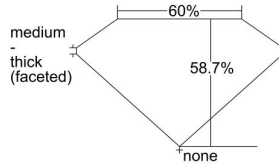

GIA®

FACSIMILE

GIA REPORT

7496090379

Verify this report at GIA.edu

GIA NATURAL DIAMOND DOSSIER®

April 16, 2024
GIA Report Number 7496090379
Shape and Cutting Style ..... Heart Brilliant
Measurements ..... 4.96 x 5.83 x 3.42 mm

GRADING RESULTS

Carat Weight ..... 0.58 carat
Color Grade ..... G
Clarity Grade VS1

ADDITIONAL GRADING INFORMATION

Polish ..... Excellent
Symmetry ..... Excellent
Fluorescence ..... None
Clarity Characteristics..... Crystal, Cloud, Pinpoint
Inscription(s): GIA 7496090379

PROPORTIONS

Profile not to actual proportions

GRADING SCALES

GIA COLOR SCALE		GIA CLARITY SCALE			
COLORLESS	D	VERY VERY SLIGHTLY INCLUDED	FLAWLESS		
	E		INTERNALLY FLAWLESS		
	F		VVS₁		
	NEAR COLORLESS	G	VVS₂		
		H	VERY SLIGHTLY INCLUDED	VS₁	
		I		VS₂	
		FAINT	J	SLIGHTLY INCLUDED	SI₁
			K		SI₂
	L		INCLUDED		I₁
	M			I₂	
VERT LIGHT	N		INCLUDED	I₃	
	O				
	P				
	Q				
	R				
LIGHT	S				
	T				
	U				
	V				
	Z