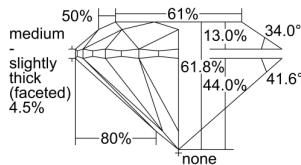

GIA®

FACSIMILE

GIA REPORT 7496077942

Verify this report at GIA.edu

GIA NATURAL DIAMOND DOSSIER®

April 29, 2024
GIA Report Number 7496077942
Shape and Cutting Style ..... Round Brilliant
Measurements ..... 5.10 - 5.12 x 3.16 mm

GRADING RESULTS

Carat Weight ..... 0.51 carat
Color Grade ..... H
Clarity Grade VS2
Cut Grade ..... Excellent

ADDITIONAL GRADING INFORMATION

Polish ..... Excellent
Symmetry ..... Excellent
Fluorescence ..... None
Clarity Characteristics ..... Crystal, Feather
Inscription(s): GIA 7496077942

PROPORTIONS

Profile to actual proportions

GRADING SCALES

GIA COLOR SCALE	GIA CLARITY SCALE	GIA CUT SCALE	
D	FLAWLESS	EXCELLENT	
E	INTERNALLY FLAWLESS		
F		VVS₁	VERY GOOD
G	VVS₂		
H	VS₁	GOOD	
I	VS₂		
J	SI₁	FAIR	
K	SI₂		
L	I₁	POOR	
M	I₂		
N	I₃		
O			
P			
Q			
R			
S			
T			
U			
V			
W			
X			
Y			
Z