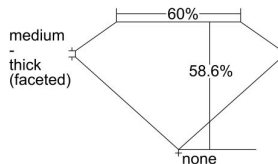

GIA®

FACSIMILE

GIA REPORT

7496074542

Verify this report at GIA.edu

GIA NATURAL DIAMOND DOSSIER®

April 15, 2024
GIA Report Number 7496074542
Shape and Cutting Style ..... Heart Brilliant
Measurements ..... 4.48 x 5.18 x 3.03 mm

GRADING RESULTS

Carat Weight ..... 0.40 carat
Color Grade ..... F
Clarity Grade ..... Internally Flawless

ADDITIONAL GRADING INFORMATION

Polish ..... Excellent
Symmetry ..... Very Good
Fluorescence ..... Faint
Clarity Characteristics ..... Minor Details of Polish
Inscription(s): GIA 7496074542

PROPORTIONS

Profile not to actual proportions

GRADING SCALES

GIA COLOR SCALE		GIA CLARITY SCALE			
COLORLESS	D	VERY VERY SLIGHTLY INCLUDED	FLAWLESS		
	E		INTERNALLY FLAWLESS		
	F	VERY SLIGHTLY INCLUDED	VVS₁		
	G		VVS₂		
	H		VS₁		
	NEAR COLORLESS	I	SLIGHTLY INCLUDED	VS₂	
		J		SI₁	
		FAINT	K	INCLUDED	SI₂
			L		I₁
			M		I₂
VERT LIGHT	N		INCLUDED	I₃	
	O				
	P				
	LIGHT		Q		
		R			
		S			
T					
U					
V					
W					
X					
Y					
Z