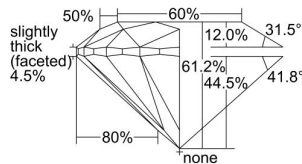

GIA®

FACSIMILE

GIA REPORT

7496069628

Verify this report at GIA.edu

GIA NATURAL DIAMOND DOSSIER®

April 23, 2024
GIA Report Number **7496069628**
Shape and Cutting Style ..... **Round Brilliant**
Measurements ..... **4.31 - 4.33 x 2.64 mm**

GRADING RESULTS

Carat Weight ..... **0.30 carat**
Color Grade ..... **H**
Clarity Grade **VS1**
Cut Grade ..... **Excellent**

ADDITIONAL GRADING INFORMATION

Polish ..... **Excellent**
Symmetry ..... **Excellent**
Fluorescence ..... **Medium Blue**
Clarity Characteristics..... **Cloud, Needle, Pinpoint**
Inscription(s): **GIA 7496069628**

PROPORTIONS

Profile to actual proportions

GRADING SCALES

GIA COLOR SCALE	GIA CLARITY SCALE	GIA CUT SCALE	
D	FLAWLESS	EXCELLENT	
E	INTERNALLY FLAWLESS		
F		VVS₁	VERY GOOD
G	VVS₂		
H	VS₁	GOOD	
I	VS₂		
J	SI₁	FAIR	
K	SI₂		
L	I₁	POOR	
M	I₂		
N	I₃		
O			
P			
Q			
R			
S			
T			
U			
V			
W			
X			
Y			
Z