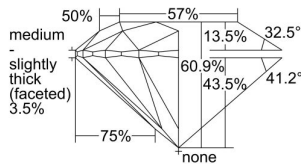

GIA®

FACSIMILE

GIA REPORT 7496059808

Verify this report at GIA.edu

GIA NATURAL DIAMOND DOSSIER®

April 12, 2024
GIA Report Number **7496059808**
Shape and Cutting Style ..... **Round Brilliant**
Measurements ..... **4.34 - 4.36 x 2.65 mm**

GRADING RESULTS

Carat Weight ..... **0.30 carat**
Color Grade ..... **D**
Clarity Grade **VVS1**
Cut Grade ..... **Excellent**

ADDITIONAL GRADING INFORMATION

Polish ..... **Excellent**
Symmetry ..... **Very Good**
Fluorescence ..... **None**
Clarity Characteristics ..... **Pinpoint**
Inscription(s): **GIA 7496059808**

PROPORTIONS

Profile to actual proportions

GRADING SCALES

GIA COLOR SCALE	GIA CLARITY SCALE	GIA CUT SCALE	
D	FLAWLESS	EXCELLENT	
E	INTERNALLY FLAWLESS		
F		VVS₁	VERY GOOD
G	VVS₂		
H	VS₁	GOOD	
I	VS₂		
J	SI₁	FAIR	
K	SI₂		
L	I₁	POOR	
M			
N			
O	I₂		
P			
Q	I₃		
R			
S			
T			
U			
V			
W			
X			
Y			
Z