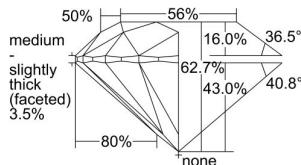

GIA®

FACSIMILE

GIA REPORT 7493399906

Verify this report at GIA.edu

GIA NATURAL DIAMOND DOSSIER®

May 17, 2024
GIA Report Number 7493399906
Shape and Cutting Style ..... Round Brilliant
Measurements ..... 4.78 - 4.81 x 3.01 mm

GRADING RESULTS

Carat Weight ..... 0.42 carat
Color Grade ..... D
Clarity Grade VS1
Cut Grade ..... Excellent

ADDITIONAL GRADING INFORMATION

Polish ..... Excellent
Symmetry ..... Excellent
Fluorescence ..... Medium Blue
Clarity Characteristics ..... Crystal, Pinpoint
Inscription(s): GIA 7493399906

PROPORTIONS

Profile to actual proportions

GRADING SCALES

GIA COLOR SCALE

COLORLESS	D
	E
	F
	G
	H
	I
	J
NEAR COLORLESS	K
	L
Faint	M
	N
	O
	P
Very Light	Q
	R
	S
	T
	U
	V
Light	W
	X
	Y
	Z

GIA CLARITY SCALE

FLAWLESS	VERY VERY SLIGHTLY INCLUDED	VS₁	VS₂	VS₁	VS₂	SI₁	SI₂	I₁	I₂	I₃		
											FLAWLESS	INTERNALLY FLAWLESS

GIA CUT SCALE

EXCELLENT
VERY GOOD
GOOD
FAIR
POOR