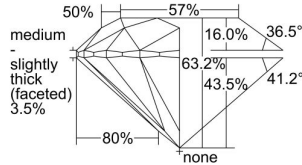

GIA®

FACSIMILE

GIA REPORT 7493227268

Verify this report at GIA.edu

GIA NATURAL DIAMOND DOSSIER®

May 13, 2024
GIA Report Number 7493227268
Shape and Cutting Style ..... Round Brilliant
Measurements ..... 4.49 - 4.52 x 2.85 mm

GRADING RESULTS

Carat Weight ..... 0.36 carat
Color Grade I
Clarity Grade VS2
Cut Grade ..... Excellent

ADDITIONAL GRADING INFORMATION

Polish ..... Excellent
Symmetry ..... Excellent
Fluorescence ..... Strong Blue
Clarity Characteristics ..... Crystal, Cloud
Inscription(s): GIA 7493227268

PROPORTIONS

Profile to actual proportions

GRADING SCALES

GIA COLOR SCALE

COLORLESS	D
	E
	F
	G
	H
	I
	J
NEAR COLORLESS	K
	L
FAIN	M
	N
	O
	P
VERY LIGHT	Q
	R
	S
	T
	U
	V
	W
	X
	Y
LIGHT	Z

GIA CLARITY SCALE

FLAWLESS	VERY VERY SLIGHTLY INCLUDED	VVS₁	VVS₂	VS₁	VS₂	SI₁	SI₂	I₁	I₂	I₃	
											VERY SLIGHTLY INCLUDED
INTERNALLY FLAWLESS											

GIA CUT SCALE

EXCELLENT
VERY GOOD
GOOD
FAIR
POOR