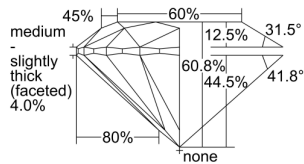

GIA®

FACSIMILE

GIA REPORT

7492896396

Verify this report at GIA.edu

GIA NATURAL DIAMOND DOSSIER®

July 12, 2024
GIA Report Number **7492896396**
Shape and Cutting Style ..... **Round Brilliant**
Measurements ..... **4.78 - 4.80 x 2.91 mm**

GRADING RESULTS

Carat Weight ..... **0.40 carat**
Color Grade ..... **G**
Clarity Grade **VS1**
Cut Grade ..... **Excellent**

ADDITIONAL GRADING INFORMATION

Polish ..... **Excellent**
Symmetry ..... **Excellent**
Fluorescence ..... **Faint**
Clarity Characteristics..... **Feather, Cloud**
Inscription(s): **GIA 7492896396**

PROPORTIONS

Profile to actual proportions

GRADING SCALES

GIA COLOR SCALE	GIA CLARITY SCALE	GIA CUT SCALE	
D	FLAWLESS	EXCELLENT	
E	INTERNALLY FLAWLESS		
F		VVS₁	VERY GOOD
G	VVS₂		
H	VS₁	GOOD	
I	VS₂		
J	SI₁	FAIR	
K	SI₂		
L	I₁	POOR	
M	I₂		
N	I₃		
O			
P			
Q			
R			
S			
T			
U			
V			
W			
X			
Y			
Z