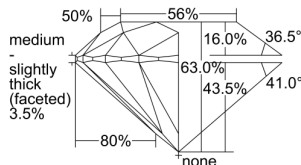

GIA®

FACSIMILE

GIA REPORT

7492184586

Verify this report at GIA.edu

GIA NATURAL DIAMOND DOSSIER®

May 03, 2024
GIA Report Number **7492184586**
Shape and Cutting Style ..... **Round Brilliant**
Measurements ..... **5.07 - 5.10 x 3.20 mm**

GRADING RESULTS

Carat Weight ..... **0.51 carat**
Color Grade ..... **K**
Clarity Grade **S11**
Cut Grade ..... **Excellent**

ADDITIONAL GRADING INFORMATION

Polish ..... **Excellent**
Symmetry ..... **Excellent**
Fluorescence ..... **None**
Clarity Characteristics..... **Cloud, Crystal**
Inscription(s): **GIA 7492184586**

PROPORTIONS

Profile to actual proportions