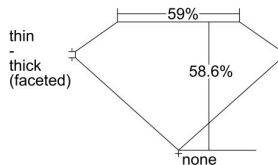

GIA®

FACSIMILE

GIA REPORT

7492171811

Verify this report at GIA.edu

GIA NATURAL DIAMOND DOSSIER®

April 24, 2024
GIA Report Number 7492171811
Shape and Cutting Style ..... Heart Brilliant
Measurements ..... 4.33 x 5.08 x 2.98 mm

GRADING RESULTS

Carat Weight ..... 0.40 carat
Color Grade ..... F
Clarity Grade VS2

ADDITIONAL GRADING INFORMATION

Polish ..... Excellent
Symmetry ..... Very Good
Fluorescence ..... None
Clarity Characteristics..... Cloud, Crystal, Indented Natural
Inscription(s): GIA 7492171811

PROPORTIONS

Profile not to actual proportions

GRADING SCALES

GIA COLOR SCALE		GIA CLARITY SCALE			
COLORLESS	D	VERY VERY SLIGHTLY INCLUDED	FLAWLESS		
	E		INTERNALLY FLAWLESS		
	F		VVS₁		
	NEAR COLORLESS	G	VVS₂		
		H	VERY SLIGHTLY INCLUDED	VS₁	
		I		VS₂	
		J		SLIGHTLY INCLUDED	SI₁
	K	SI₂			
	FAINT	L	INCLUDED	I₁	
		M		I₂	
N		I₃			
O					
P					
Q					
VERT LIGHT	R				
	S				
	T				
	U				
	V				
	W				
LIGHT	X				
	Y				
	Z