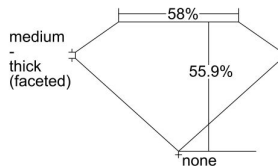

GIA®

FACSIMILE

GIA REPORT

7492154410

Verify this report at GIA.edu

GIA NATURAL DIAMOND DOSSIER®

April 22, 2024
GIA Report Number **7492154410**
Shape and Cutting Style ..... **Heart Brilliant**
Measurements ..... **5.15 x 5.73 x 3.20 mm**

GRADING RESULTS

Carat Weight ..... **0.54 carat**
Color Grade ..... **G**
Clarity Grade ..... **Internally Flawless**

ADDITIONAL GRADING INFORMATION

Polish ..... **Excellent**
Symmetry ..... **Excellent**
Fluorescence ..... **None**
Clarity Characteristics..... **Minor Details of Polish**
Inscription(s): **GIA 7492154410**

PROPORTIONS

Profile not to actual proportions

GRADING SCALES

GIA COLOR SCALE		GIA CLARITY SCALE				
COLORLESS	D	VERY VERY SLIGHTLY INCLUDED	FLAWLESS			
	E		INTERNALLY FLAWLESS			
	F		VVS₁			
	NEAR COLORLESS	G	VERY SLIGHTLY INCLUDED	VVS₂		
		H		VS₁		
		FAINT	I	SLIGHTLY INCLUDED	VS₂	
			J		SI₁	
			LIGHT	K	INCLUDED	SI₂
	L	I₁				
	M	I₂				
N	NOT GRADED	I₃				
O						
P						
Q						
R						
S						
T						
U						
V						
W						
X						
Y						
Z